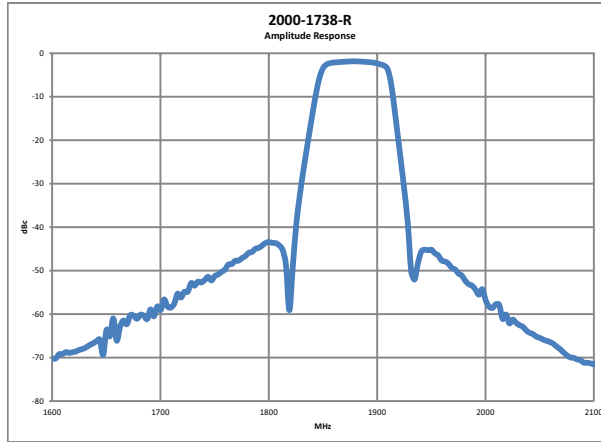

2000-1738-R

1880 MHz Center Frequency

Passband