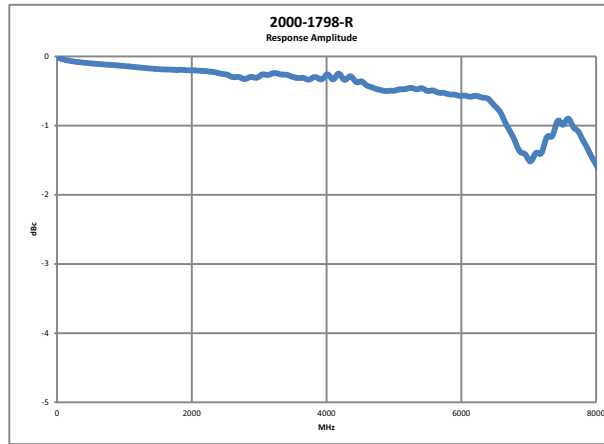

2000-1798-R

DC to 6000 MHz Passband Frequency

Passband