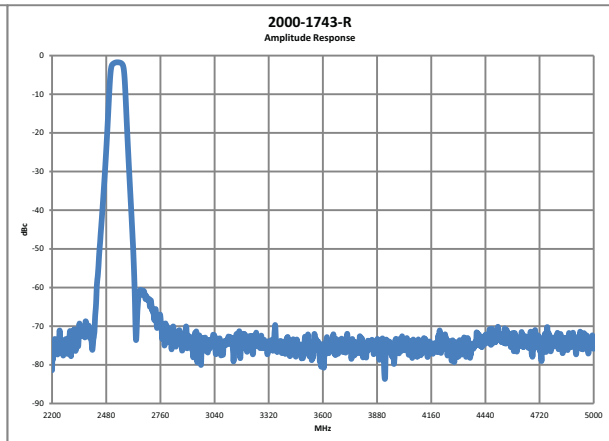

2000-1742-R

847 MHz Center Frequency

Passband

Stopband

2000-1743-R

2535 MHz Center Frequency

Passband

Stopband