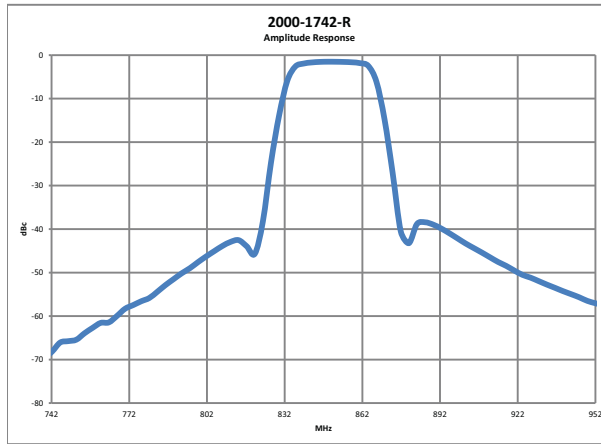

2000-1742-R

847 MHz Center Frequency

Passband