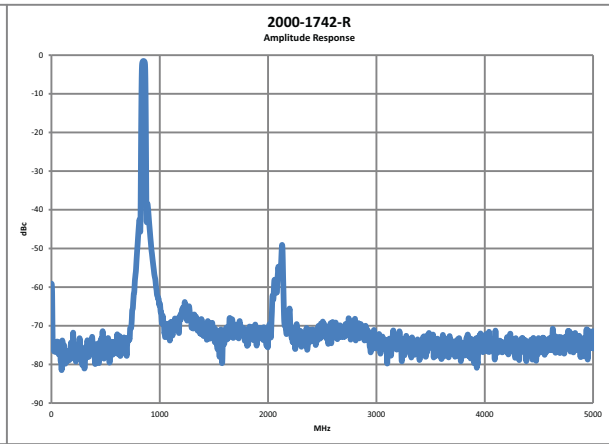

2000-1742-R

847 MHz Center Frequency

Stopband

2000-1743-R

2535 MHz Center Frequency