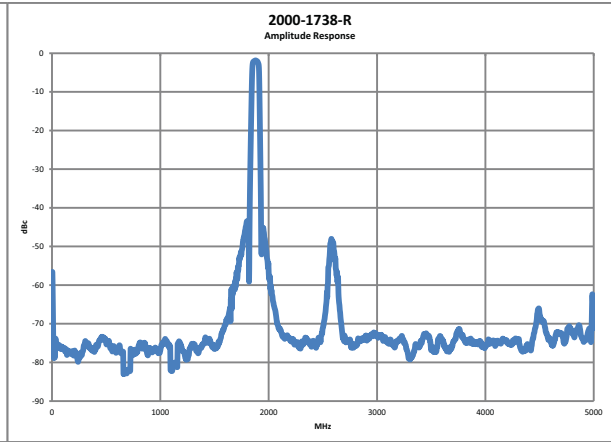

2000-1738-R

1880 MHz Center Frequency

Stopband

2000-1739-R

898 MHz Center Frequency