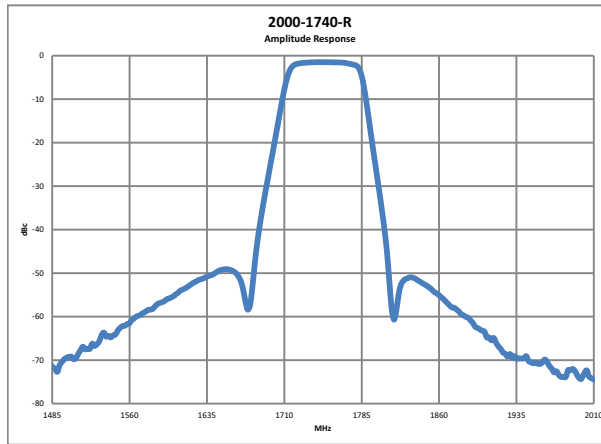

2000-1740-R

1748 MHz Center Frequency

Passband