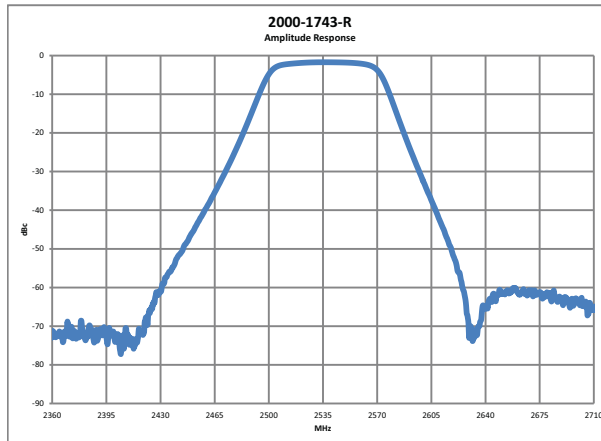

2000-1742-R

847 MHz Center Frequency

Passband

Stopband

2000-1743-R

2535 MHz Center Frequency

Passband

Stopband