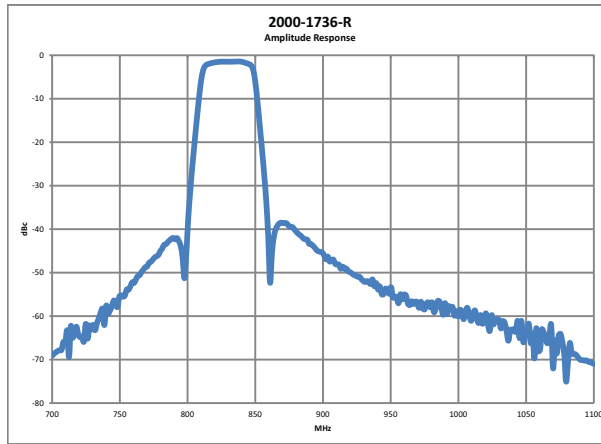

2000-1736-R

832 MHz Center Frequency

Passband