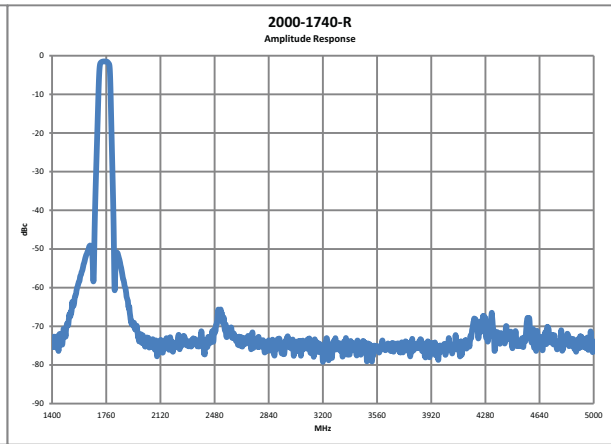

2000-1740-R

1748 MHz Center Frequency

Stopband

2000-1741-R

1950 MHz Center Frequency