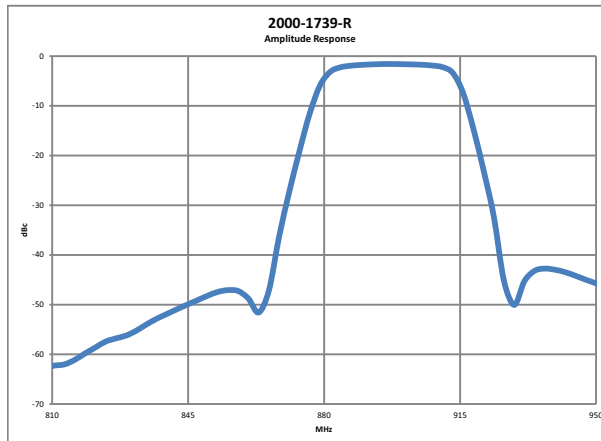

2000-1738-R

1880 MHz Center Frequency

Passband

Stopband

2000-1739-R

898 MHz Center Frequency

Passband

Stopband