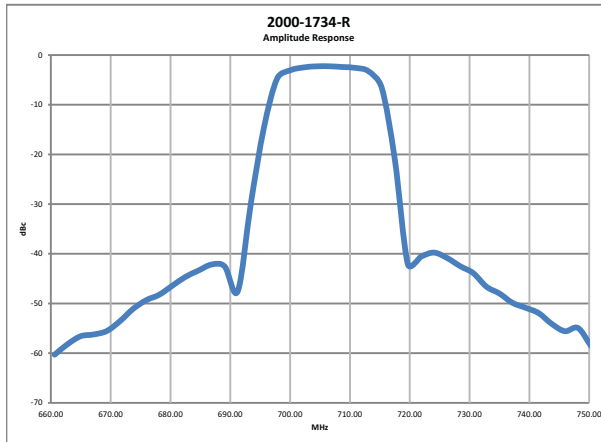

2000-1734-R

707 MHz Center Frequency

Passband