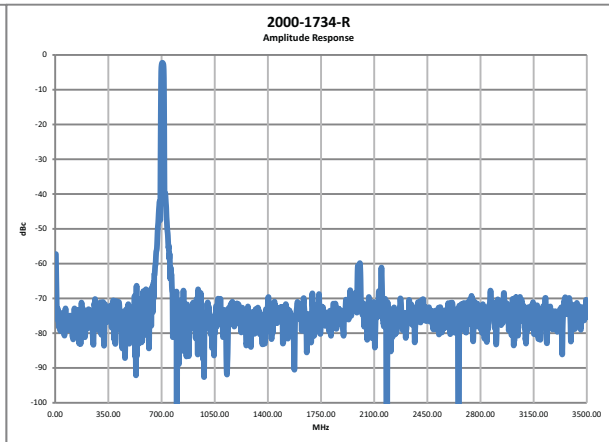

2000-1734-R

707 MHz Center Frequency

Stopband

2000-1735-R

782 MHz Center Frequency