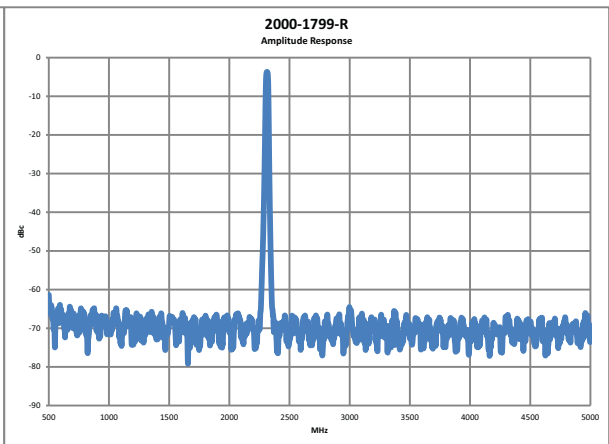

**2000-1798-R**

DC to 6000 MHz Passband Frequency

Passband

**2000-1799-R**

2313 MHz Center Frequency

Passband

Stopband