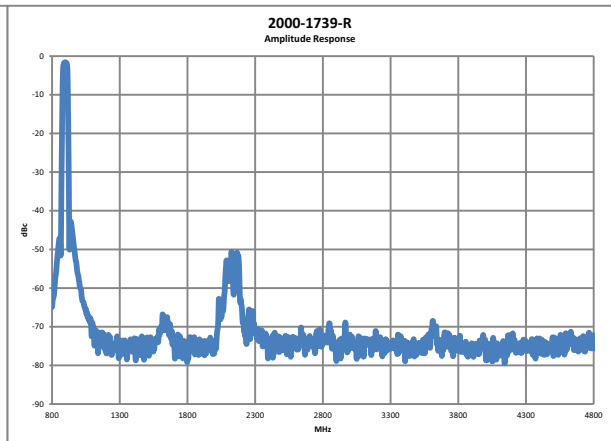

2000-1738-R

1880 MHz Center Frequency

Passband

Stopband

2000-1739-R

898 MHz Center Frequency

Passband

Stopband