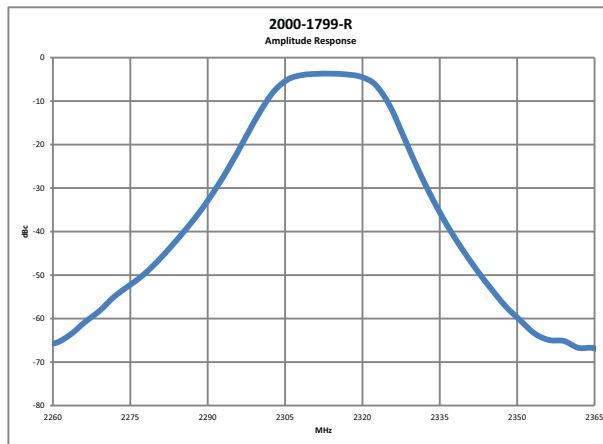

**2000-1798-R**

DC to 6000 MHz Passband Frequency

Passband

**2000-1799-R**

2313 MHz Center Frequency

Passband

Stopband