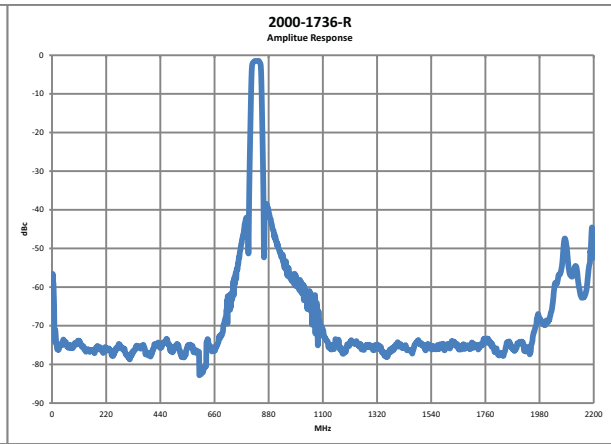

2000-1736-R

832 MHz Center Frequency

Stopband

2000-1737-R

1733 MHz Center Frequency